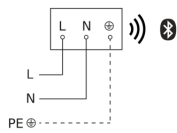

# L 40 SC

with motion detector & Bluetooth  
EAN 4007841 085247  
Article number 085247

Circuit diagram Bluetooth

Circuit diagram Bluetooth